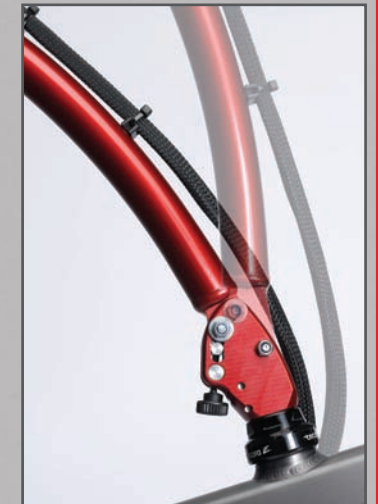

True beauty is not skin deep!

The perfect match is to be beautiful on the outside and on the inside.

The **GreenMachine** perfectly matches a stylish exterior with advanced, maintenance-free drive train technology.

Suggested retailprice Green Machine: € 3420,- VAT included

Under seat steering is also available.

*Seat distance and seat angle are adjustable to riders wish.
The seat is prepared for luggage carrier.*

Above seat steer is adjustable in angle and length. Friction of angle adjustment is also adjustable.